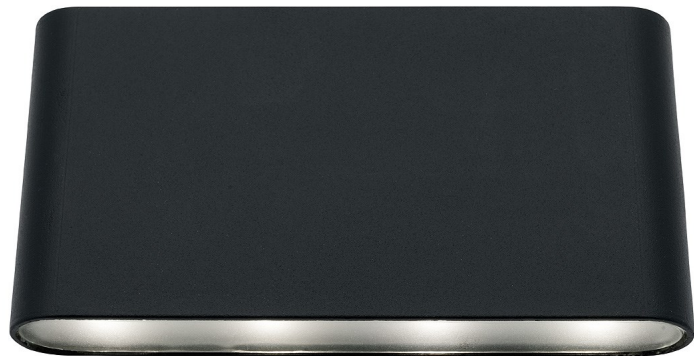

# SASHA MX1712

## Features

- 2x4W LED Up/Down Wall Light
- Black or White Aluminium
- IP54 Rating
- Ideal for Indoor or Outdoor Use

### Dimensions

W: 17.4cm x H: 9.2cm  
Extension: 2.8cm

WATTAGE	COLOUR TEMP	LUMENS	DIMMABLE	REPLACEABLE
2x4W	3000K	450Lm	NO	NO

MODEL NUMBER	DESCRIPTION	COLOUR	GLOBE TYPE
MX1712	2x4W LED Up/Down Wall Light	BLK / WHT	2x4W LED