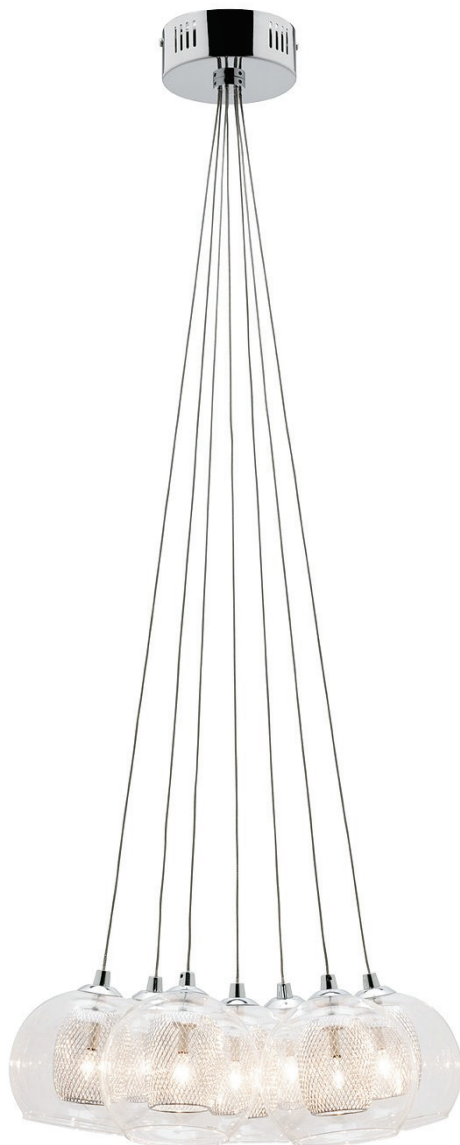

ROSEANNE MP173

Features

- Chrome Metalware
- Clear Glass shades with Chrome Mesh inside
- 1 Lt supplied with Recessed Canopy NOT supplied with Transformer
- Also in Wall Light models

G4 LAMP

Dimensions	
1LT	Shade—D:13cm Cord: 120cm
7LT	Cluster—D: 40cm Cord: 120cm

MODEL #	DESCRIPTION	COLOUR	GLOBE TYPE
MP1731	1 Light Pendant	Chrome	G4 Max 20W
MP1737	7 Light Cluster Pendant	Chrome	7 x G4 Max 10W

Visit us
www.mercator.com.au