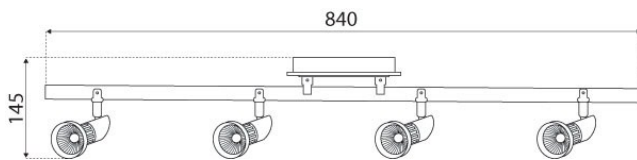

## A1503—With Lamps

	Dimensions
1 LT	L: 7.5cm x W: 7.5cm x H: 14.5cm
2 LT Bar	L: 50cm x H: 14.5cm
3 LT Bar	L: 60cm x H: 14.5cm
4 LT Bar	L: 84cm x H: 14.5cm
4 LT Plate	L: 25cm x H: 25cm

WATTAGE	LUMENS	COLOUR TEMP
6W per head	330lm per head	4000k

MODEL NUMBER	DESCRIPTION	COLOUR	GLOBE TYPE	ALTERNATES
A15031L/BC	1 Light LED Spotlight	Brushed Chrome	6W GU10 Inc.	
A15032L/BC	2 Light LED Spotlight Bar	Brushed Chrome	2 x 6W GU10 Inc.	
A15033L/BC	3 Light LED Spotlight Bar	Brushed Chrome	3 x 6W GU10 Inc.	N/A
A15034L/BC	4 Light LED Spotlight Bar	Brushed Chrome	4 x 6W GU10 Inc.	
A15064L/BC	4 Light LED Spotlight Plate	Brushed Chrome	4 x 6W GU10 Inc.	