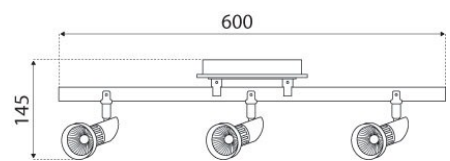

## A1503—With Lamps

	Dimensions
1 LT	L: 7.5cm x W: 7.5cm x H: 14.5cm
2 LT Bar	L: 50cm x H: 14.5cm
3 LT Bar	L: 60cm x H: 14.5cm
4 LT Bar	L: 84cm x H: 14.5cm
4 LT Plate	L: 25cm x H: 25cm

WATTAGE	LUMENS	COLOUR TEMP
6W per head	330lm per head	4000k

MODEL NUMBER	DESCRIPTION	COLOUR	GLOBE TYPE	ALTERNATES
A15031L/BC	1 Light LED Spotlight	Brushed Chrome	6W GU10 Inc.	
A15032L/BC	2 Light LED Spotlight Bar	Brushed Chrome	2 x 6W GU10 Inc.	
A15033L/BC	3 Light LED Spotlight Bar	Brushed Chrome	3 x 6W GU10 Inc.	N/A
A15034L/BC	4 Light LED Spotlight Bar	Brushed Chrome	4 x 6W GU10 Inc.	
A15064L/BC	4 Light LED Spotlight Plate	Brushed Chrome	4 x 6W GU10 Inc.	