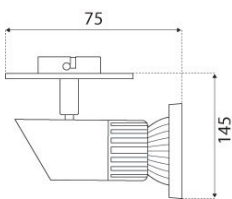

## A1503—With Lamps

	Dimensions
1 LT	L: 7.5cm x W: 7.5cm x H: 14.5cm
2 LT Bar	L: 50cm x H: 14.5cm
3 LT Bar	L: 60cm x H: 14.5cm
4 LT Bar	L: 84cm x H: 14.5cm
4 LT Plate	L: 25cm x H: 25cm

WATTAGE	LUMENS	COLOUR TEMP
6W per head	330lm per head	4000k

MODEL NUMBER	DESCRIPTION	COLOUR	GLOBE TYPE	ALTERNATES
A15031L/BC	1 Light LED Spotlight	Brushed Chrome	6W GU10 Inc.	
A15032L/BC	2 Light LED Spotlight Bar	Brushed Chrome	2 x 6W GU10 Inc.	
A15033L/BC	3 Light LED Spotlight Bar	Brushed Chrome	3 x 6W GU10 Inc.	N/A
A15034L/BC	4 Light LED Spotlight Bar	Brushed Chrome	4 x 6W GU10 Inc.	
A15064L/BC	4 Light LED Spotlight Plate	Brushed Chrome	4 x 6W GU10 Inc.	