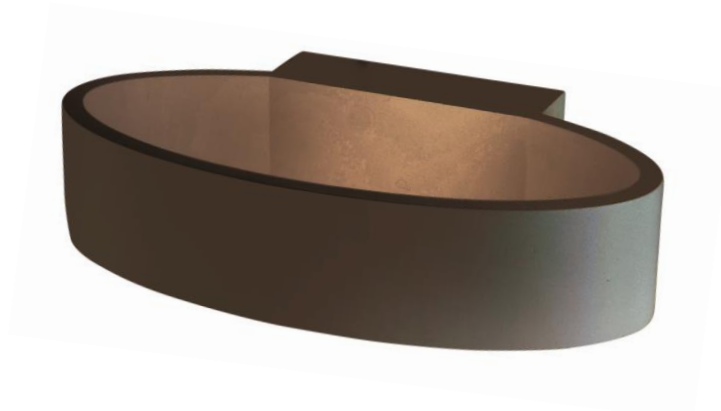

### Specifications

6W LED Up/Down Wall Lamp.  
IP65.  
Painted Aluminum die-cast body.  
PC Diffuser.  
Suitable for Indoor & Outdoor application.  
Vertical or Horizontal Installation.  
Non-dimmable.  
Available in:  
• Matt Black  
• Matt White

### Dimensions

W22cm x D13cm x H5cm  
Back plate: W10.5cm x D3.5cm x H5cm  
Carton Weight : 0.6 kg  
Carton : H13.5 x W22.5 x D6

<b>Wattage</b>	6W LED
<b>Colour Temp</b>	3000K
<b>Lumens</b>	400Lm
<b>Dimmable</b>	NO

Model No.	Description	Colour	Globe
MXD1706	LED Outdoor Wall Lamp	WHT / BLK	6W / 400Lm