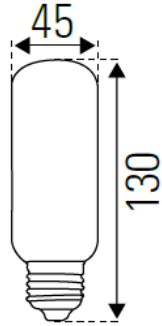

MINI-BANANA

MODEL NUMBER	DESCRIPTION	COLOUR	GLOBE TYPE
9E2713	Mini-Banana Globe (min. buy pack of 4)	Clear	E27 Max 25W—240V
9B2213	Mini-Banana Globe (min. buy pack of 4)	Clear	B22 Max 25W—240V