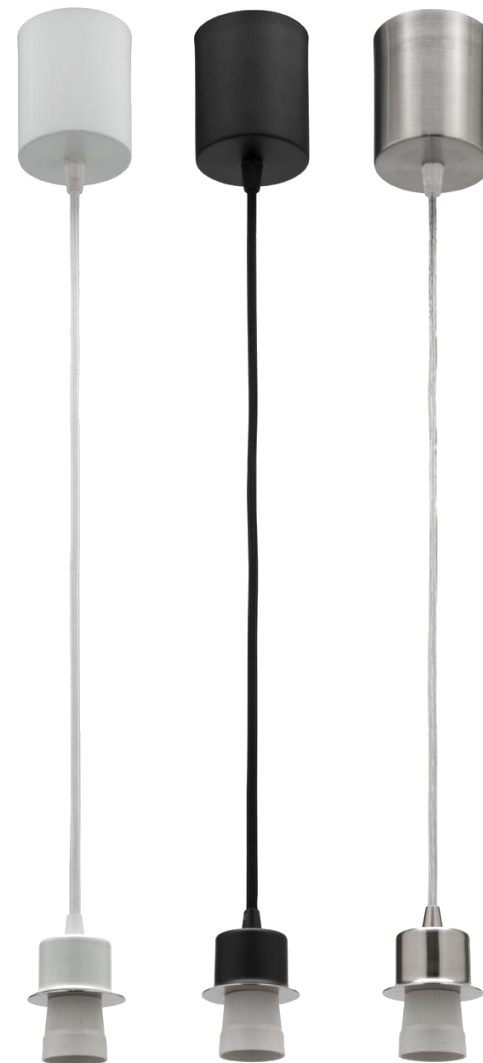

# Holt

## DIY Pendant

### Specifications

B22 DIY Pendant  
 Matt White with White Fabric Cord  
 Matt Black with Black Fabric Cord  
 Brushed Chrome with Clear Cord  
 Supplied with metal washer for use with shade

### Dimensions

OH : 78cm  
 50cm Cord

Model No.	Description	Colour	Globe
MADIY8	B22 DIY Pendant	White / Black / Brushed Chrome	B22 Max 25W