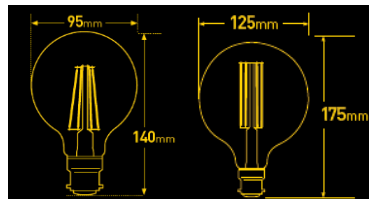

NEW

G95 and G125 LED Globe

New LED Filament Dimmable Globe Range

Features and Benefits

7.5W LED
Half Black Finish
Dimmable
2700K CCT/ Colour Temperature
Available in E27 and B22 base
High Lumens – 810lm

Dimensions

	G95	G125
Width (mm)	95	125
Height (mm)	140	175

Model No.

Description

9E27LEDSP95DHB

G95 DIMMABLE E27 LED globe – Half Black

9E27LEDSP125DHB

G125 DIMMABLE E27 LED globe – Half Black