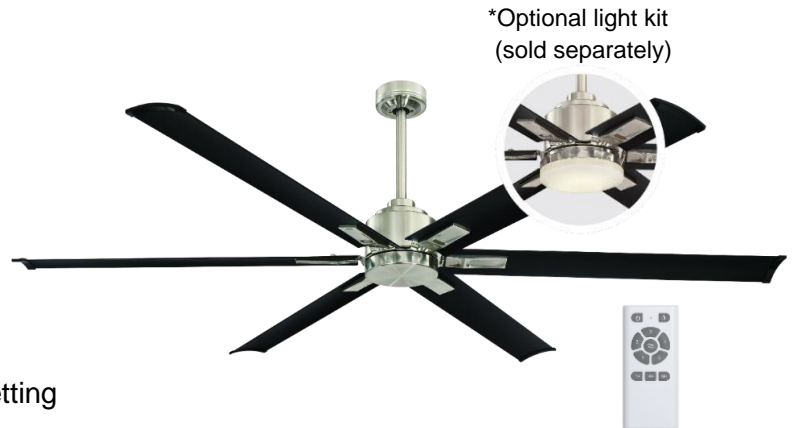

RHINO 1800 DC CEILING FAN

Spec Sheet

Main Features

- 2 year in home warranty
- 5 year motor warranty
- 1800mm (72") ceiling fan
- High performance energy efficient 35W DC motor
- Quick and easy fan installation
- 5-speed remote controller
 - Fan OFF/ON
 - Light OFF/ON/Dimming
 - Easy control summer / winter setting
 - 1H / 4H / 8H fan timer

Product Technical Specifications

Colour/Finish option	Brushed Chrome, White, Graphite
Blade	Aluminium (Black / White / Graphite)
Blade pitch	11°
Rated input voltage	220-240V~
Rated input frequency	50Hz
Motor power rating	(DC) 35W
Lamp power rating	Light adaptable
Gross weight	8.7kg
Net weight	7.3kg
Packaging	Colour box
Packaging size (mm)	570mm x 385mm x 238mm

*Pick up Blade Set (separate box)

Performance**

SPEED	1	2	3	4	5 (max)
Airflow (m ³ /hr)	7558	10440	12176	14328	16836

**Actual performance may vary.

Optional Accessories (Sold separately)

MODEL	EXTENSION RODS				LIGHT KIT
	600 (mm)	900 (mm)	1800 (mm)	2400 (mm)	
FC479180BC	FD476060BC	FD476090BC	FD476180BC	FD476240BC	FLF4781BC
FC479180WH	FD476060WH	FD476090WH	FD476180WH	FD476240WH	FLF4781WH
FC479180GR	FD476060GR	FD476090GR	FD476180GR	FD476240GR	FLF4781GR