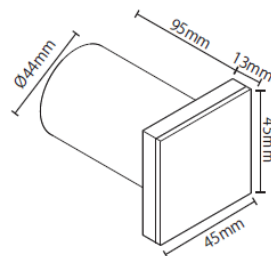

NEW

Cyrus

Wall Lamp Range

Specifications

3W LED square step light
 Matt painted die-cast aluminum square shade
 Frosted glass diffuser
 Non-dimmable
 3000K colour temperature

Available in:

- Matt white
- Matt black

Dimensions

Stem size: 9.5 x D4.4cm
 Lamp size: 1.3 x 4.5 x 4.5cm
 Pack size qty: 2 x Inner, 24 x outer
 Unit Carton: 10x10x8cm
 Inner: 20.5x10.5x9cm
 Outer: 42.5x33x20cm

Model No.	Description	Colour	Globe	Cost ex GST	RRP
MWL007BLK	3W Square Step Light	Matt BLK	3W LED 3000K, 40Lm	\$30.00	\$60.00
MWL007WHT	3W Square Step Light	Matt WHT	3W LED 3000K, 40Lm	\$30.00	\$60.00