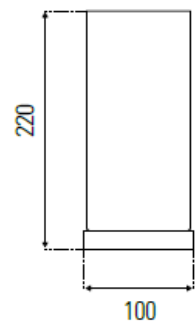

### Dimensions

10cmW x 10cmL x 22cmH

MODEL NUMBER	DESCRIPTION	COLOUR	GLOBE TYPE	ALTERNATES
A44011T	2 Stage Touch Table Lamp	Antique Brass, Brushed Chrome, Chrome	E27 60W	GL44011

Visit us @ [www.mercator.com.au](http://www.mercator.com.au)