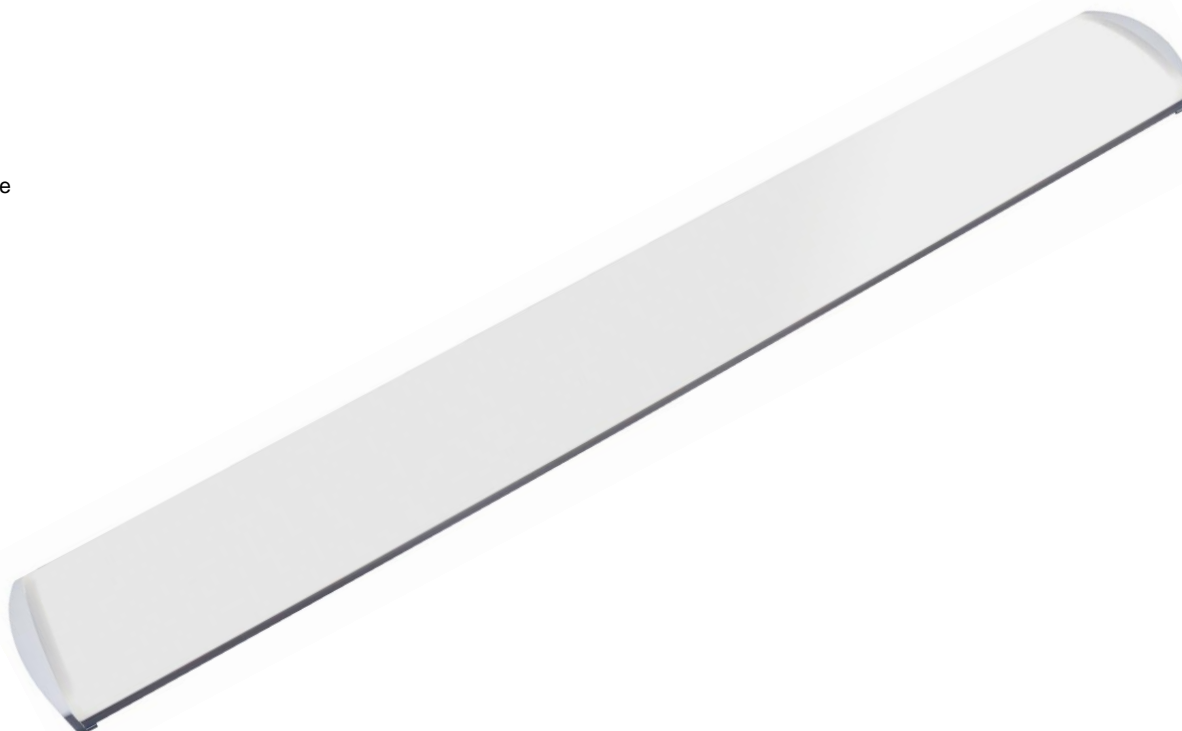

## IP44 Ceiling Batten

LED

IP44

Rating

### Specifications

48W LED Ceiling Light  
Aluminum Body with PMMA Diffuser  
Centre Hole for Cable Entry on Backplate  
IP44

### Dimensions

W1195 x H145 x Ext 50 mm

<b>Wattage</b>	48W LED
<b>Colour Temp</b>	5000K
<b>Lumens</b>	3900lm
<b>Dimmable</b>	No
<b>Beam Angle</b>	120°

Model No.

Description

Colour

Light Source

MF4748