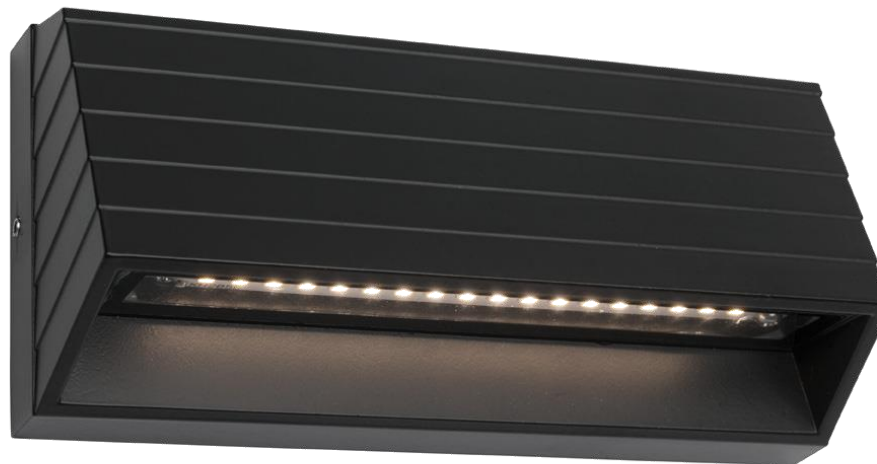

Civita

LED Wall Lamp

Specifications

4.5W LED Wall Light in White or Black
Indoor or Outdoor Application
Aluminium Housing
IP54

Dimensions

W15cm x H7cm
Extension: 5cm

Wattage	4.5W LED
Colour Temp	3000K
Lumens	250lm
Replaceable	No
Dimmable	No
RA	80

Model No.	Description	Colour	Globe
MX5111	LED Wall Light	White / Black	4.5W LED