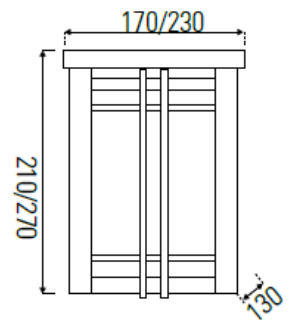

ALIX

MX50111

	Dimensions
Small	21cmL x 17cmW x 13cmD
Large	27cmL x 23cmW x 13cmD

MODEL NUMBER	DESCRIPTION	COLOUR	GLOBE TYPE	ALTERNATES
MX50111S	1 Light exterior wall light	ORB with pearl mist glass	60W E27 MAX	N/A
MX50111L	1 Light exterior wall light	ORB with pearl mist glass	60W E27 MAX	N/A