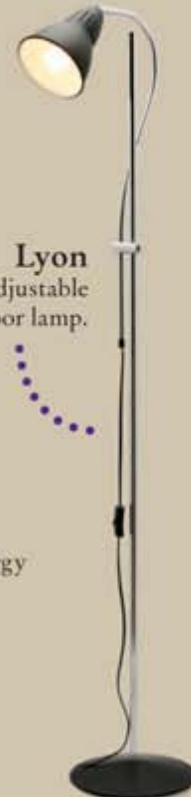

GREAT MODERN DESIGN!

Lorenzo
Make a modern statement! Chrome & wire pendant. Available in 45cm

ICONIC DESIGN

Brava
Desk lamp. Also available in white or brushed chrome. Suits energy saving globes.

Caribbean
Instant Colour!
Glass table lamps in small & large.

Metro
Fluoros in silver or white. Various wattages available. From

HOT PRICE!

Penta
1 light ceiling fixture.

Matt
Fluoro ceiling flush. Available in 3 sizes.

HOT PRICE!

Yale
1 light ceiling fixture.

Camden
1 light ceiling fixture.

Contempo
Dimmable
low voltage
floor lamp.

DIMMABLE

WHILE
STOCKS
LAST

Sander
2 X E27 floor
lamp. Suits energy
saving globes.

Lyon
Height adjustable
floor lamp.

Space
Height
adjustable
studio lamp.

Yoko
Black metal
table lamp.

Indie
Timber table
lamp.

Great Value Table Lamps

Gloss
Table lamp.

Loren
Crystal look table
lamp. Matching
floor lamp also
available.

Casablanca
Crystal look
table lamp.

Cheri
Table lamp.

Trish
Table lamp.
Available in pink, blue,
purple and white.