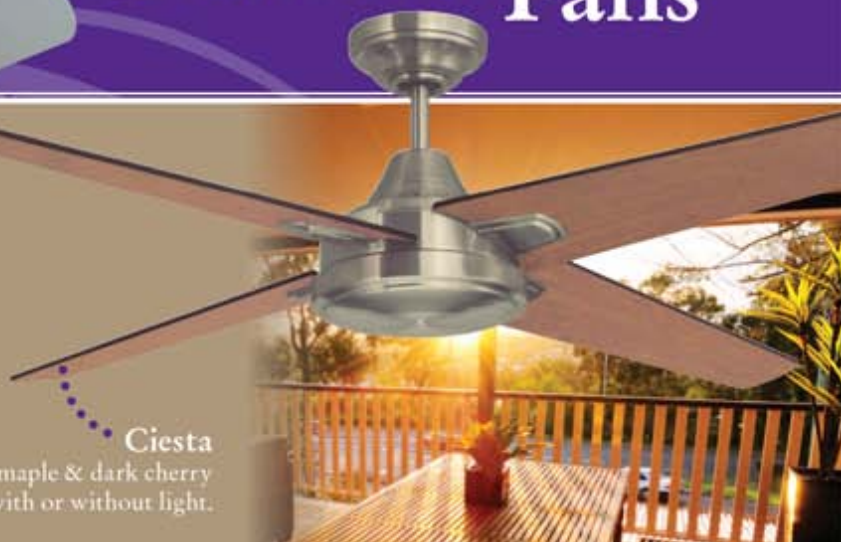

Olive
Galvanised.
Also available
in black.

Elly
Galvanised
housing.
Also available
in black.

Fabulous Fans

Seville
Available in white or brushed nickel. With or without light.

Ciesta
Reversible light maple & dark cherry blades. Available with or without light.